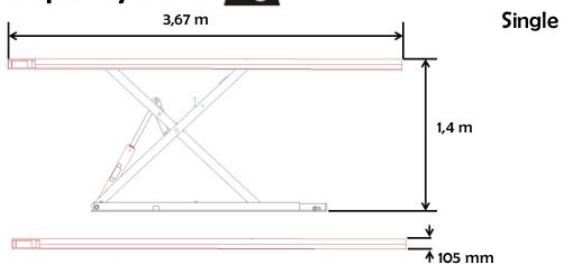

Bench Combination

X-TRAC

AUTOMECHANIKA 2014

13 CELETTE

Dimensions

Capacity: 3 500 kg X-TRAC

3 000 Kg

3 500 Kg